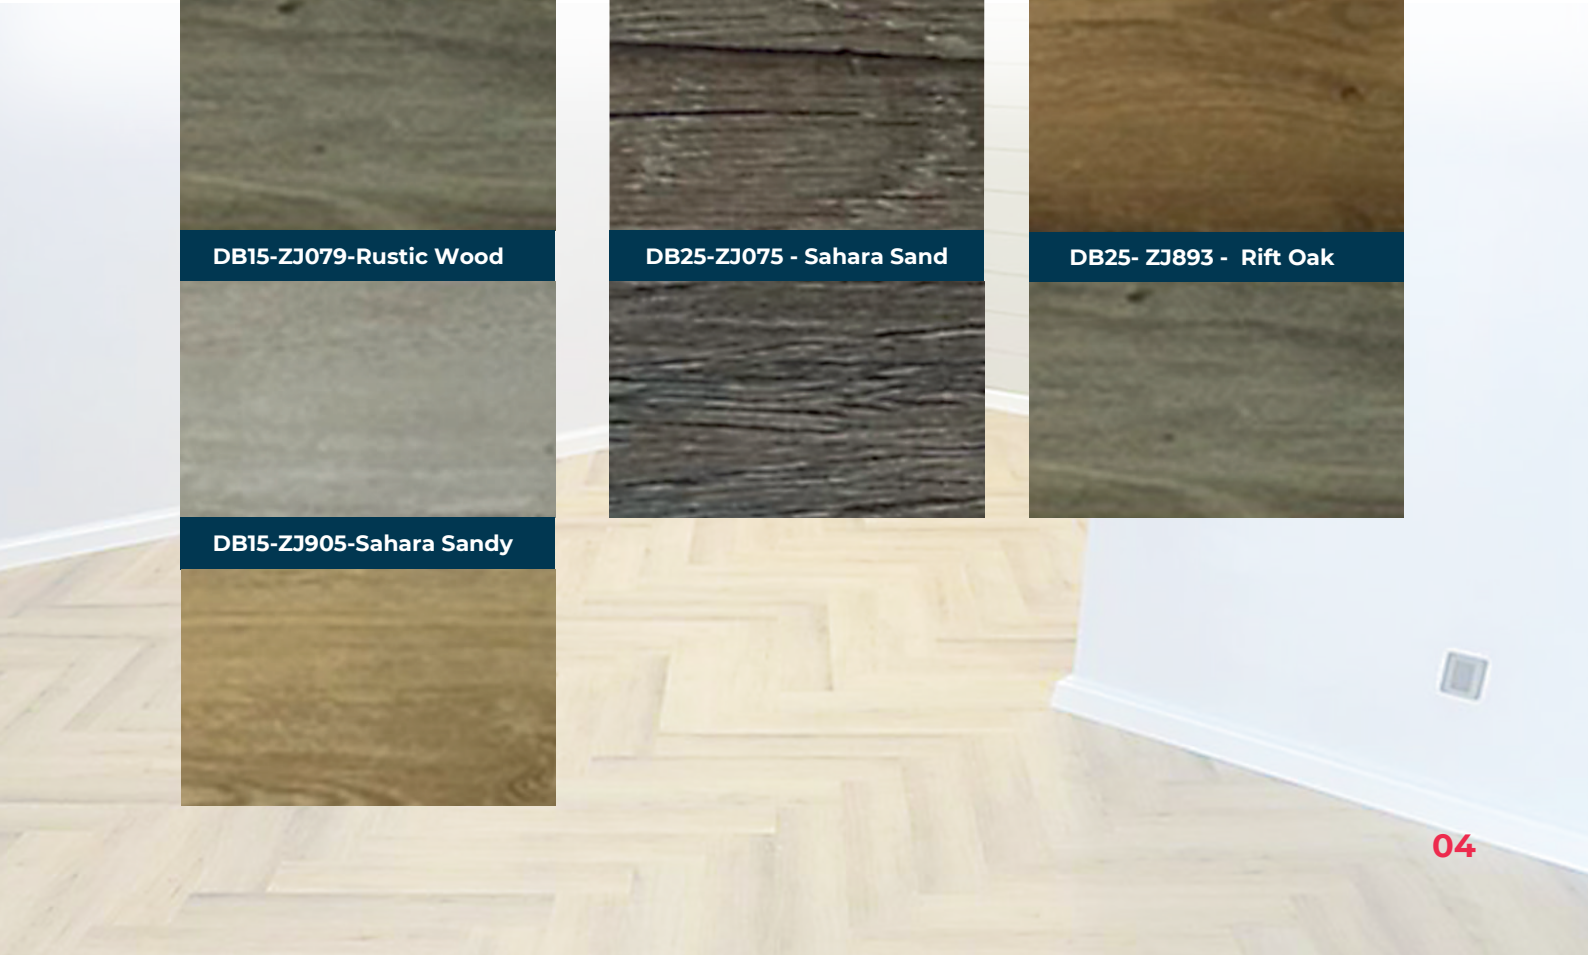

Our Product

VINYL FLOOR

1.5mm DB15-ZJxx VINYL

Dimension	152.4mm x 914.4mm = 36P (54ft2)
System	Self-Adhesive

2.5mm DB25-ZJxx VINYL

Dimension	(0.1MM) 152.4mm x 914.4mm = 28P (42ft2)
System	Glue

Our Product

VINYL FLOOR